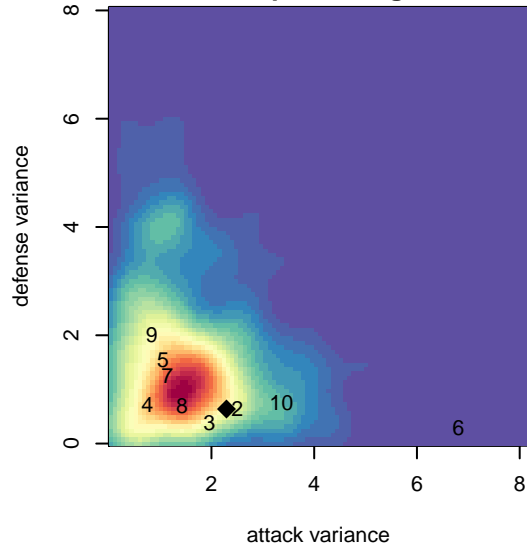

Eastside Timbers Red G04

Eastside Timbers
 Gresham, OR
 G04 total strength=1796
 attack=34.85 defense=28.55
 fall league = PTT G04 Premier Red
 spr league = Spr OYS G04 Premier Red
 notes= adiStars; Swansea

Eastside Timbers Red G04
 Dots are actual minus expected GF (blue circles) and GA (red triangles).
 Blue line is smoothed change in attack strength. Red is smoothed change in defense strength.

**attack and defense variance (black dot)
relative to other teams
and top 10 in region**