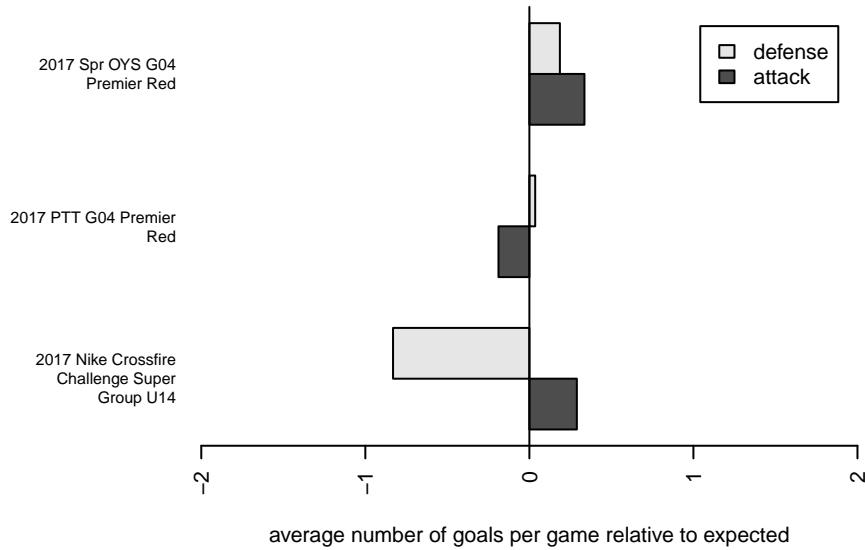

Performance relative to 13 month average