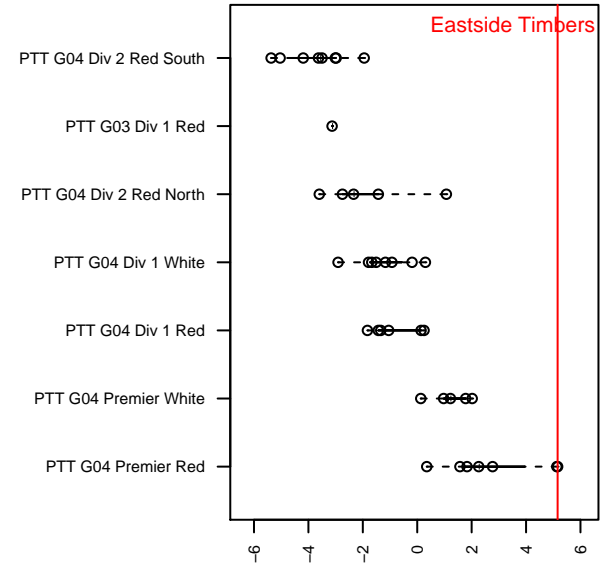

**attack and defense rating
relative to others at age
and all opponents in last 13 months**