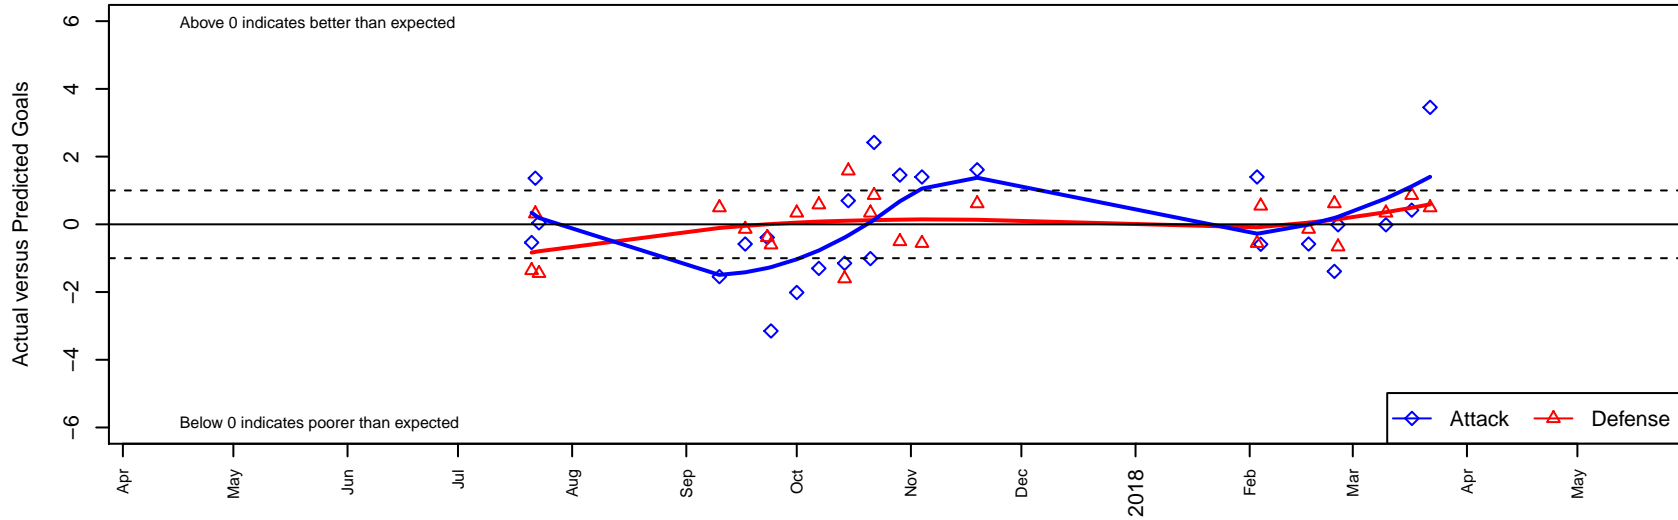

Eastside Timbers Red G04

Eastside Timbers
 Gresham, OR
 G04 total strength=1796
 attack=34.85 defense=28.55
 fall league = PTT G04 Premier Red
 spr league = Spr OYS G04 Premier Red
 notes= adiStars; Swansea

Eastside Timbers Red G04
 Dots are actual minus expected GF (blue circles) and GA (red triangles).
 Blue line is smoothed change in attack strength. Red is smoothed change in defense strength.

**attack and defense variance (black dot)
relative to other teams
and top 10 in region**