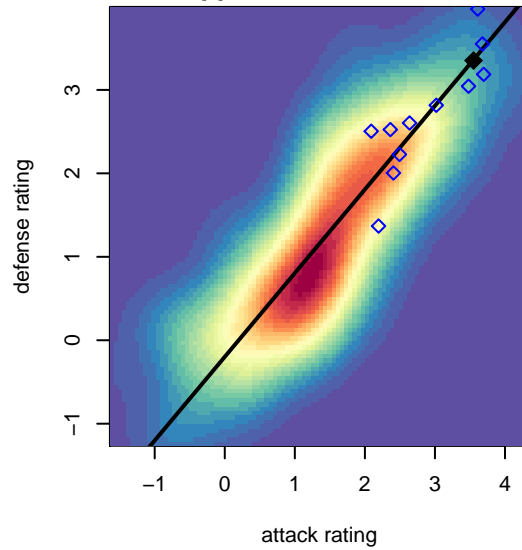

**attack and defense rating
relative to others at age
and all opponents in last 13 months**